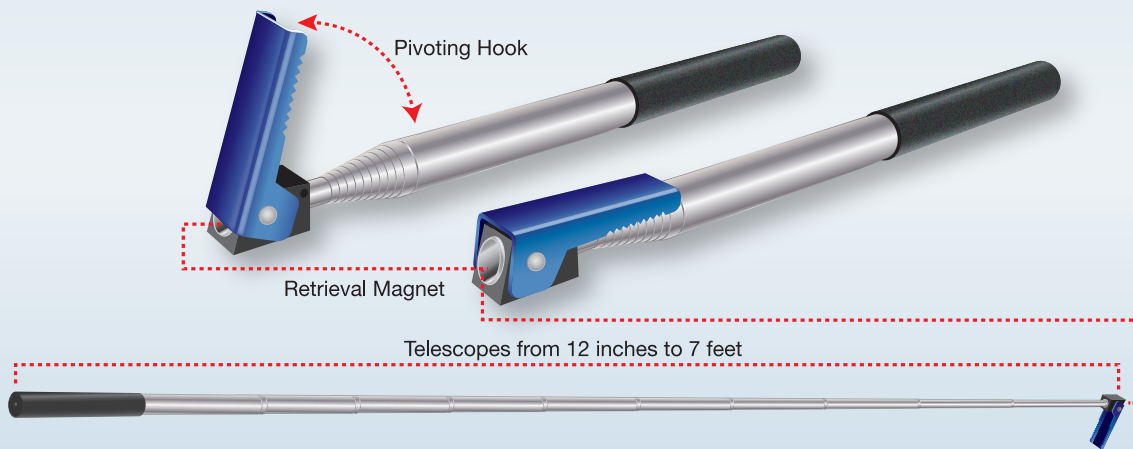

FILTER PULLER/PUSHER

***The Filter Puller/Pusher Is A 'Must-Have' Tool
for All HVAC Maintenance Technicians!***

- Telescopes from 12 inches to 7 feet
- Easy to store or carry, it fits comfortably into your toolbox
- The hook pivots to position a powerful magnet that retrieves dropped hardware from the job site
- Its long reach and durable construction make the Filter Puller/Pusher the most convenient and reliable way to replace filters in even the largest systems

Part #FPP-1 Filter Puller/Pusher

"Tools That Make Sense" ... Since 1990

available from:
SYP Sensible Products®
7290 W. Devon Ave., Chicago, IL 60631

See our entire line of products at: www.sensibleproducts.com
Contact us at: Ph. 773.774.7400 • Fax 773.774.6100
mikerubino@sensibleproducts.com