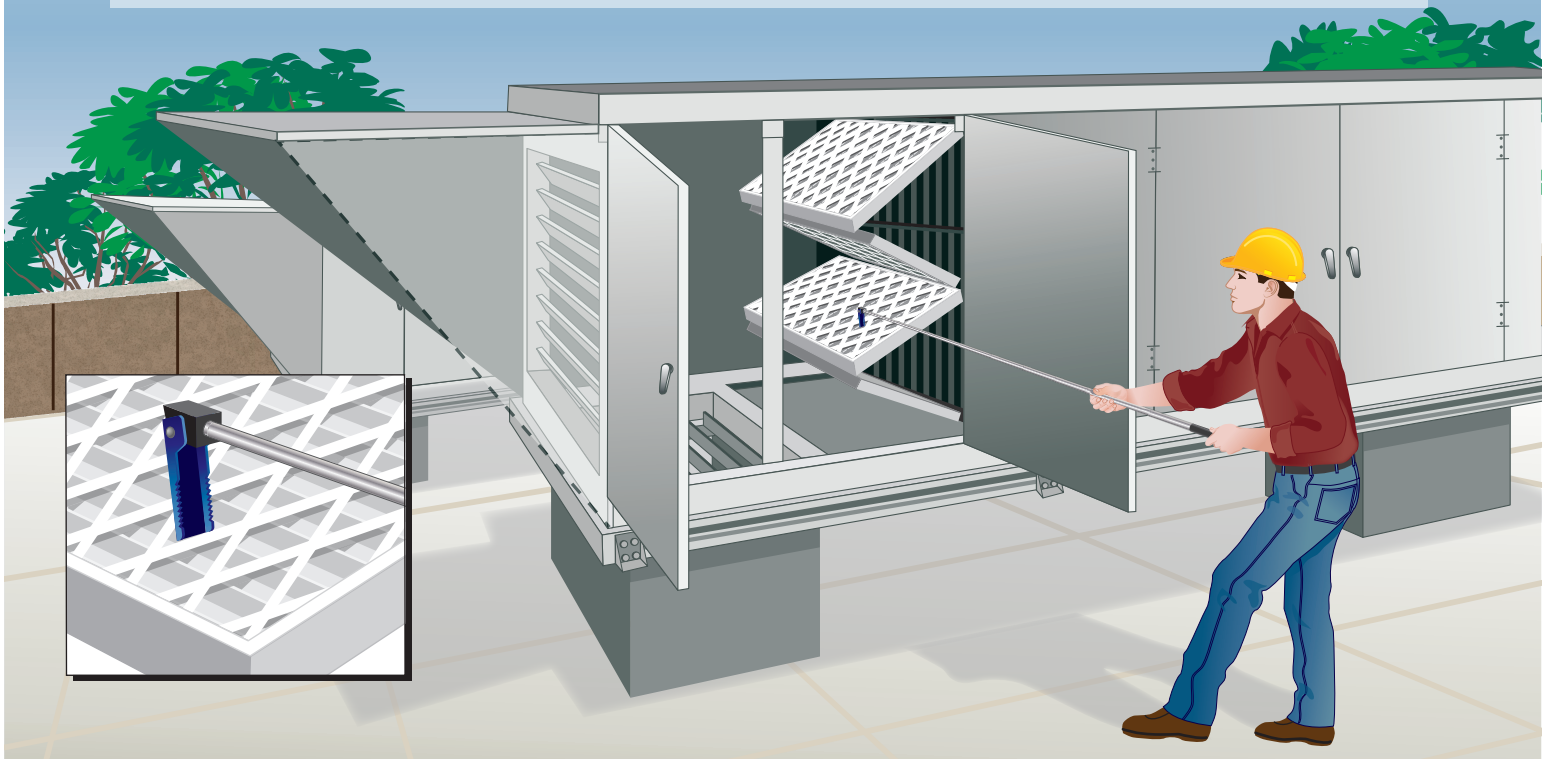

FILTER PULLER/PUSHER

***The Filter Puller/Pusher Is A 'Must-Have' Tool
for All HVAC Maintenance Technicians!***

- Telescopes from 12 inches to 7 feet
- Easy to store or carry, it fits comfortably into your toolbox
- The hook pivots to position a powerful magnet that retrieves dropped hardware from the job site
- Its long reach and durable construction make the Filter Puller/Pusher the most convenient and reliable way to replace filters in even the largest systems

Part #FPP-1 Filter Puller/Pusher

"Tools That Make Sense" ... Since 1990

available from:
SYP Sensible Products®
7290 W. Devon Ave., Chicago, IL 60631

See our entire line of products at: www.sensibleproducts.com
Contact us at: Ph. 773.774.7400 • Fax 773.774.6100
mikerubino@sensibleproducts.com